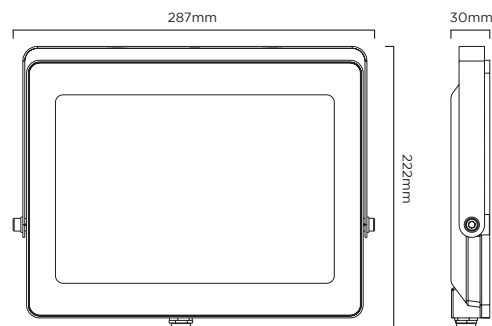

TIME LED is the Lighting Division of Pitacs Limited

Bradbourne Point, Bradbourne Drive, Tilbrook, Milton Keynes, Buckinghamshire MK7 8AT

T: +44 (0)1908 010345 E: led-sales@pitacs.com W: www.TIMELED.co.uk

SPEC_314209_V1_JULY2022