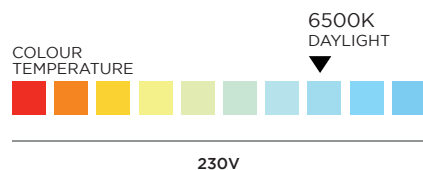

TIME LED is the Lighting Division of Pitacs Limited

Bradbourne Point, Bradbourne Drive, Tilbrook, Milton Keynes, Buckinghamshire MK7 8AT

T: +44 (0)1908 010345 E: led-sales@pitacs.com W: www.TIMELED.co.uk

SPEC_314209_V1_JULY2022