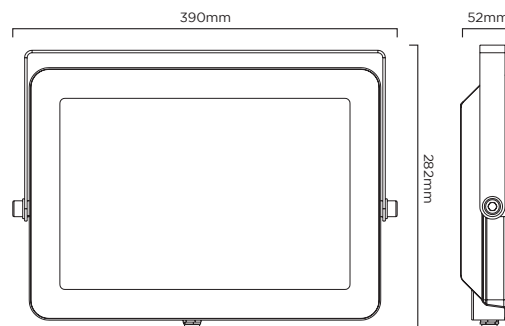

TIME LED is the Lighting Division of Pitacs Limited

Bradbourne Point, Bradbourne Drive, Tilbrook, Milton Keynes, Buckinghamshire MK7 8AT
T: +44 (0)1908 010345 E: led-sales@pitacs.com W: www.TIMELED.co.uk

SPEC_314216_V1_JULY2022