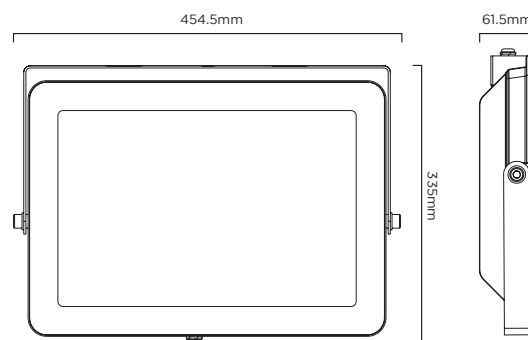

TIME LED is the Lighting Division of Pitacs Limited

Bradbourne Point, Bradbourne Drive, Tilbrook, Milton Keynes, Buckinghamshire MK7 8AT
T: +44 (0)1908 010345 E: led-sales@pitacs.com W: www.TIMELED.co.uk

SPEC_314223_V1_JULY2022