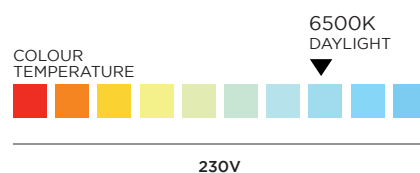

TIME LED[®]

SECURE PRO 300W FLOODLIGHT

SPECIFICATION SHEET
PRODUCT CODE: 314223

SPECIFICATION

Product Code	314223
Wattage	300W
Equivalent Wattage	2000W
Lumens	33000lm
Lamp Type	Floodlight
Diameter/Length	454.5mm
Depth/Width	61.5mm
Height	335mm
Cable Length	1000mm
Cable Colour	Black
Lifespan	30,000hrs
Beam Angle	120°
Warm / Cool / Daylight	Daylight
Colour Temp/Kelvin	6500K
Dimmable	NO
Warranty	3 years
Energy Rating	F
IP Rating	IP65
Material	Die casting aluminium
Packaging	Full colour box

Driver Included	DOB
Current (A)	1.375
Hertz (Hz)	50Hz
Ra	>80
Power	300W
Voltage	230V
Weight	4.877kg
Lumens per Watt	110lm/w
Power Factor	>0.9
Input Frequency	50Hz

TIME LED is the Lighting Division of Pitacs Limited