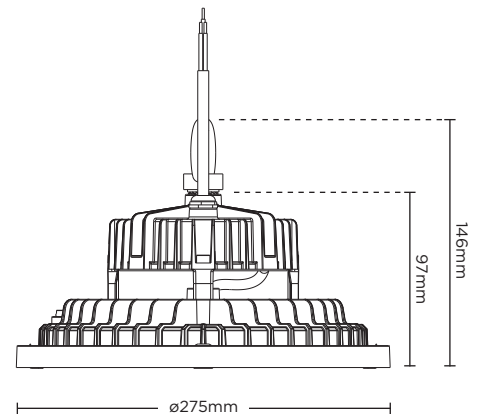

SPECIFICATION

Product Code	322303
Wattage	150W
Lumens per Watt	190 lm
Lumens	28,500 lm
LED	SMD 5050
Diameter/Length	ø275mm
Height	111mm
Cable Length	2m
Cable Colour	Black
Lifespan	50,000 hours
Beam Angle	110°
Warm / Cool / Daylight	Daylight
Colour Temp/Kelvin	6000k
Dimmable	No
Warranty	5 years
Energy Rating	C
IP Rating	IP65
Material	Aluminium & Glass
Packaging	Brown Carton + Di Foam

Driver Included	Yes
Current (A)	0.56A
Hertz (Hz)	50Hz
Ra	70
Power	150W
Voltage	220-240V
Weight	2.31 kg
Energy Consumption	n/a
Power Factor	0.9
Input Frequency	50/60Hz
Colour Tolerance	n/a
PMMA	n/a