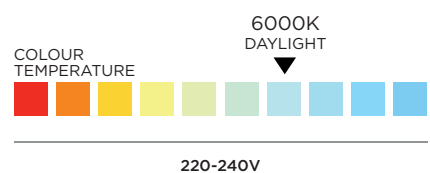

SPECIFICATION

Product Code	322303
Wattage	150W
Lumens per Watt	190 lm
Lumens	28,500 lm
LED	SMD 5050
Diameter/Length	ø275mm
Height	111mm
Cable Length	2m
Cable Colour	Black
Lifespan	50,000 hours
Beam Angle	110°
Warm / Cool / Daylight	Daylight
Colour Temp/Kelvin	6000k
Dimmable	No
Warranty	5 years
Energy Rating	C
IP Rating	IP65
Material	Aluminium & Glass
Packaging	Brown Carton + Di Foam

Driver Included	Yes
Current (A)	0.56A
Hertz (Hz)	50Hz
Ra	70
Power	150W
Voltage	220-240V
Weight	2.31 kg
Energy Consumption	n/a
Power Factor	0.9
Input Frequency	50/60Hz
Colour Tolerance	n/a
PMMA	n/a