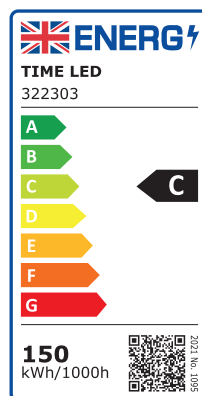

TIME LED®

ELEMENTS 150W RA HIGHBAY

SPECIFICATION SHEET

PRODUCT CODE: 322303

For centuries, RA has been the Egyptian God of Sun. Introducing the all-new RA Commercial UFO Highbay from TIME LED - featuring an impressive, intense, 190 lumens per watt, the RA Highbay brings high efficiency to a new level, combined with an IP65 rating, IK08 impact resistant and 110° beam angle as standard. Powered by an isolated Sosen driver for long-time reliability.

SPECIFICATION

Product Code	322303
Wattage	150W
Lumens per Watt	190 lm
Lumens	28,500 lm
LED	SMD 5050
Diameter/Length	ø275mm
Height	111mm
Cable Length	2m
Cable Colour	Black
Lifespan	50,000 hours
Beam Angle	110°
Warm / Cool / Daylight	Daylight
Colour Temp/Kelvin	6000k
Dimmable	No
Warranty	5 years
Energy Rating	C
IP Rating	IP65
Material	Aluminium & Glass
Packaging	Brown Carton + Di Foam

Driver Included	Yes
Current (A)	0.56A
Hertz (Hz)	50Hz
Ra	70
Power	150W
Voltage	220-240V
Weight	2.31 kg
Energy Consumption	n/a
Power Factor	0.9
Input Frequency	50/60Hz
Colour Tolerance	n/a
PMMA	n/a

TIME LED is the Lighting Division of Pitacs Limited