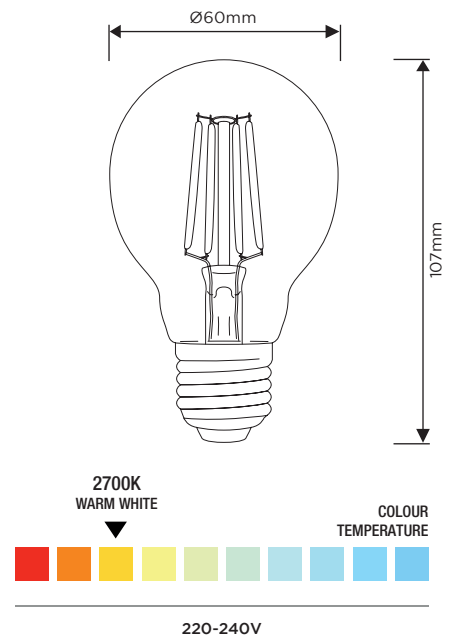

### SPECIFICATION SHEET

PRODUCT CODE: 750384

These diminutive round lamps offer nothing but the best when it comes to performance. The Classic GLS Filament lamp is suitable for decorative use in pendant, wall, floor and table light fittings. Ranging from a low 200 Lumens to a dimmable 900 Lumens option, they emit a soothing, warm, white glow and work for an astonishing 25,000 hours.

### SPECIFICATION

Product Code	750384
Fitting	E27 Edison Screw (ES)
Lamp Type	A60 Candle (A 60mm)
Wattage	4W
Equivalent Wattage	37W
Lumens	400lm
Ra	80
Dimmable	No
Beam Angle	360°
Diameter	Ø60mm
Height	107mm
Lifespan	25,000 hours
Warranty	3 Years
Energy Consumption	4kWh/1000h
Voltage	220-240V
Energy Rating	F
Material	Glass
Packaging	Full Colour Box
IP Rating	IP20
Colour Tolerance	2.2
Power Factor	0.49
CCT	2700K