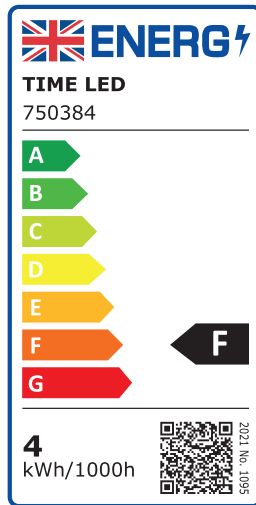

### SPECIFICATION

Product Code	750384
Fitting	E27 Edison Screw (ES)
Lamp Type	A60 Candle (A 60mm)
Wattage	4W
Equivalent Wattage	37W
Lumens	400lm
Ra	80
Dimmable	No
Beam Angle	360°
Diameter	Ø60mm
Height	107mm
Lifespan	25,000 hours
Warranty	3 Years
Energy Consumption	4kWh/1000h
Voltage	220-240V
Energy Rating	F
Material	Glass
Packaging	Full Colour Box
IP Rating	IP20
Colour Tolerance	2.2
Power Factor	0.49
CCT	2700K