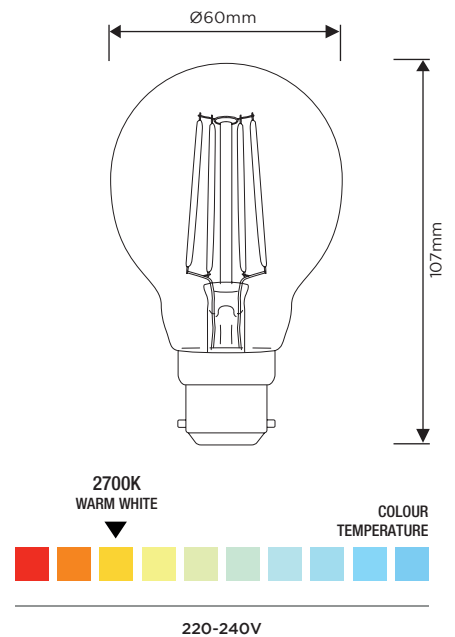

TIME LED®

NATIVE 6W CLASSIC GLS LED FILAMENT LAMP B22

SPECIFICATION SHEET

PRODUCT CODE: 750391

These diminutive round lamps offer nothing but the best when it comes to performance. The Classic GLS Filament lamp is suitable for decorative use in pendant, wall, floor and table light fittings. Ranging from a low 200 Lumens to a dimmable 900 Lumens option, they emit a soothing, warm, white glow and work for an astonishing 25,000 hours.

BC (B22)
BAYONET

6W
50W
EQUIVALENT

720
LUMENS

360°
BEAM
ANGLE

NON-
DIMMABLE

25,000 HOURS
LIFESPAN

3 YEARS
WARRANTY

E
ENERGY
RATING

SPECIFICATION

Product Code	750391
Fitting	B22 Bayonet (BC)
Lamp Type	A60 Candle (A 60mm)
Wattage	6W
Equivalent Wattage	50W
Lumens	720lm
Ra	80
Dimmable	No
Beam Angle	360°
Diameter	Ø60mm
Height	107mm
Lifespan	25,000 hours
Warranty	3 Years
Energy Consumption	6kWh/1000h
Voltage	220-240V
Energy Rating	E
Material	Glass
Packaging	Full Colour Box
IP Rating	IP20
Colour Tolerance	2.9
Power Factor	0.48
CCT	2700K