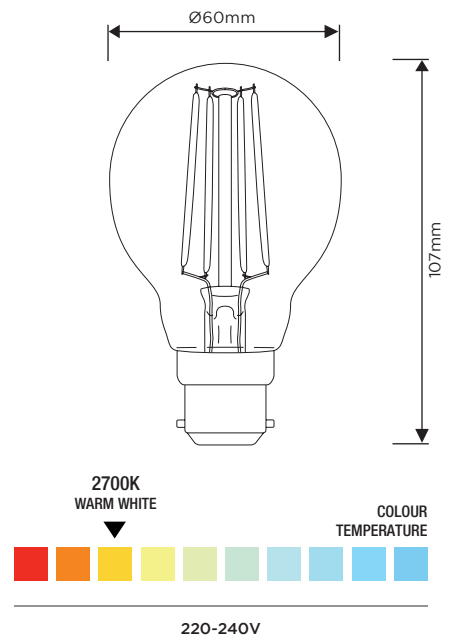

TIME LED®

NATIVE 8W CLASSIC GLS LED FILAMENT LAMP B22

SPECIFICATION SHEET

PRODUCT CODE: 750414

These diminutive round lamps offer nothing but the best when it comes to performance. The Classic GLS Filament lamp is suitable for decorative use in pendant, wall, floor and table light fittings. Ranging from a low 200 Lumens to a dimmable 900 Lumens option, they emit a soothing, warm, white glow and work for an astonishing 25,000 hours.

BC (B22)
BAYONET

8W
64W
EQUIVALENT

900
LUMENS

360°
BEAM
ANGLE

DIMMABLE

25,000 HOURS
LIFESPAN

3 YEARS
WARRANTY

ENERGY
RATING

SPECIFICATION

Product Code	750414
Fitting	B22 Bayonet (BC)
Lamp Type	A60 Candle (A 60mm)
Wattage	8W
Equivalent Wattage	64W
Lumens	900lm
Ra	80
Dimmable	Yes
Beam Angle	360°
Diameter	Ø60mm
Height	107mm
Lifespan	25,000 hours
Warranty	3 Years
Energy Consumption	8kWh/1000h
Voltage	220-240V
Energy Rating	E
Material	Glass
Packaging	Full Colour Box
IP Rating	IP20
Colour Tolerance	5.6
Power Factor	0.8
CCT	2700K