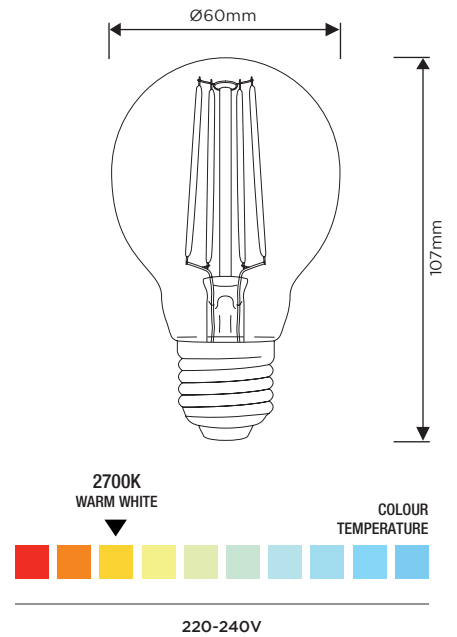

TIME LED®

NATIVE 8W CLASSIC GLS LED FILAMENT LAMP E27

SPECIFICATION SHEET

PRODUCT CODE: 750421

These diminutive round lamps offer nothing but the best when it comes to performance. The Classic GLS Filament lamp is suitable for decorative use in pendant, wall, floor and table light fittings. Ranging from a low 200 Lumens to a dimmable 900 Lumens option, they emit a soothing, warm, white glow and work for an astonishing 25,000 hours.

SPECIFICATION

Product Code	750421
Fitting	E27 Edison Screw (ES)
Lamp Type	A60 Candle (A 60mm)
Wattage	8W
Equivalent Wattage	64W
Lumens	900lm
Ra	80
Dimmable	No
Beam Angle	360°
Diameter	Ø60mm
Height	107mm
Lifespan	25,000 hours
Warranty	3 Years
Energy Consumption	8kWh/1000h
Voltage	220-240V
Energy Rating	E
Material	Glass
Packaging	Full Colour Box
IP Rating	IP20
Colour Tolerance	5.6
Power Factor	0.8
CCT	2700K