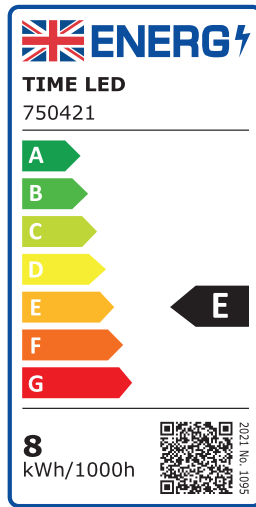

TIME LED®

NATIVE 8W CLASSIC GLS LED FILAMENT LAMP E27

SPECIFICATION SHEET

PRODUCT CODE: 750421

These diminutive round lamps offer nothing but the best when it comes to performance. The Classic GLS Filament lamp is suitable for decorative use in pendant, wall, floor and table light fittings. Ranging from a low 200 Lumens to a dimmable 900 Lumens option, they emit a soothing, warm, white glow and work for an astonishing 25,000 hours.

SPECIFICATION

Product Code	750421
Fitting	E27 Edison Screw (ES)
Lamp Type	A60 Candle (A 60mm)
Wattage	8W
Equivalent Wattage	64W
Lumens	900lm
Ra	80
Dimmable	No
Beam Angle	360°
Diameter	Ø60mm
Height	107mm
Lifespan	25,000 hours
Warranty	3 Years
Energy Consumption	8kWh/1000h
Voltage	220-240V
Energy Rating	E
Material	Glass
Packaging	Full Colour Box
IP Rating	IP20
Colour Tolerance	5.6
Power Factor	0.8
CCT	2700K