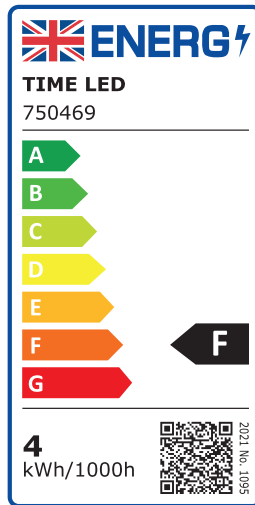

BC (B22)  
BAYONET

37W  
EQUIVALENT

400  
LUMENS

360°  
BEAM  
ANGLE

DIMMABLE

25,000 HOURS  
LIFESPAN

3 YEARS  
WARRANTY

ENERGY  
RATING

### SPECIFICATION

Product Code	750469
Fitting	B22 Bayonet (BC)
Lamp Type	C37 Candle
Wattage	4W
Equivalent Wattage	37W
Lumens	400lm
Ra	80
Dimmable	Yes
Beam Angle	360°
Diameter	Ø35mm
Height	97mm
Lifespan	25,000 hours
Warranty	3 Years
Energy Consumption	4kWh/1000h
Voltage	220-240V
Energy Rating	F
Material	Glass
Packaging	Full Colour Box
IP Rating	IP20
Colour Tolerance	0.6
Power Factor	0.5
CCT	2700K