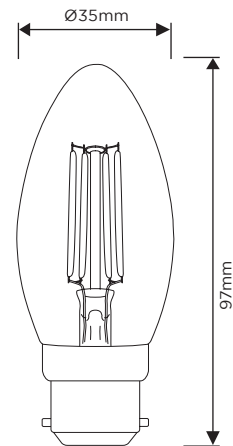

BC (B22)  
BAYONET

37W  
EQUIVALENT

400  
LUMENS

360°  
BEAM  
ANGLE

DIMMABLE

25,000 HOURS  
LIFESPAN

3 YEARS  
WARRANTY

ENERGY  
RATING

### SPECIFICATION

Product Code	750469
Fitting	B22 Bayonet (BC)
Lamp Type	C37 Candle
Wattage	4W
Equivalent Wattage	37W
Lumens	400lm
Ra	80
Dimmable	Yes
Beam Angle	360°
Diameter	Ø35mm
Height	97mm
Lifespan	25,000 hours
Warranty	3 Years
Energy Consumption	4kWh/1000h
Voltage	220-240V
Energy Rating	F
Material	Glass
Packaging	Full Colour Box
IP Rating	IP20
Colour Tolerance	0.6
Power Factor	0.5
CCT	2700K