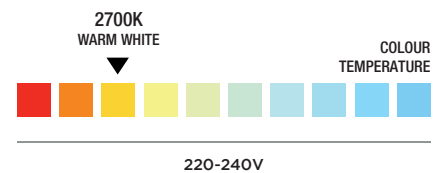

SPECIFICATION

Product Code	750469
Fitting	B22 Bayonet (BC)
Lamp Type	C37 Candle
Wattage	4W
Equivalent Wattage	37W
Lumens	400lm
Ra	80
Dimmable	Yes
Beam Angle	360°
Diameter	Ø35mm
Height	97mm
Lifespan	25,000 hours
Warranty	3 Years
Energy Consumption	4kWh/1000h
Voltage	220-240V
Energy Rating	F
Material	Glass
Packaging	Full Colour Box
IP Rating	IP20
Colour Tolerance	0.6
Power Factor	0.5
CCT	2700K