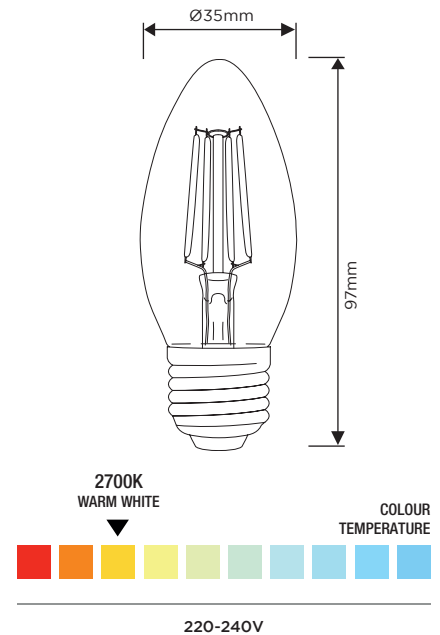

TIME LED®

NATIVE 4W CANDLE LED FILAMENT LAMP E27

SPECIFICATION SHEET

PRODUCT CODE: 750476

Evoke the soft glow of candlelight with these elegant, candle-shaped LED lamps. Producing a warm white glow, this future-proof LED technology guarantees a 25,000-hour lifespan; that's equivalent to three years' continuous light. This delicate lamp is suitable for decorative use in pendant, wall, floor and table light fittings.

SPECIFICATION

Product Code	750476
Fitting	E27 Edison Screw (ES)
Lamp Type	C37 Candle
Wattage	4W
Equivalent Wattage	37W
Lumens	400lm
Ra	80
Dimmable	Yes
Beam Angle	360°
Diameter	Ø35mm
Height	97mm
Lifespan	25,000 hours
Warranty	3 Years
Energy Consumption	4kWh/1000h
Voltage	220-240V
Energy Rating	F
Material	Glass
Packaging	Full Colour Box
IP Rating	IP20
Colour Tolerance	0.6
Power Factor	0.5
CCT	2700K