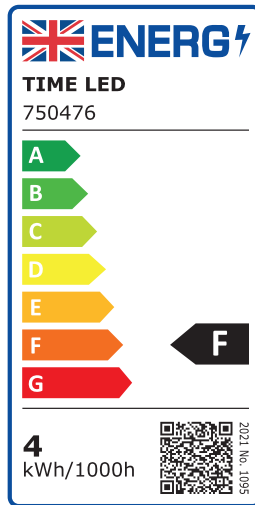

TIME LED®

NATIVE 4W CANDLE LED FILAMENT LAMP E27

SPECIFICATION SHEET

PRODUCT CODE: 750476

Evoke the soft glow of candlelight with these elegant, candle-shaped LED lamps. Producing a warm white glow, this future-proof LED technology guarantees a 25,000-hour lifespan; that's equivalent to three years' continuous light. This delicate lamp is suitable for decorative use in pendant, wall, floor and table light fittings.

SPECIFICATION

Product Code	750476
Fitting	E27 Edison Screw (ES)
Lamp Type	C37 Candle
Wattage	4W
Equivalent Wattage	37W
Lumens	400lm
Ra	80
Dimmable	Yes
Beam Angle	360°
Diameter	Ø35mm
Height	97mm
Lifespan	25,000 hours
Warranty	3 Years
Energy Consumption	4kWh/1000h
Voltage	220-240V
Energy Rating	F
Material	Glass
Packaging	Full Colour Box
IP Rating	IP20
Colour Tolerance	0.6
Power Factor	0.5
CCT	2700K