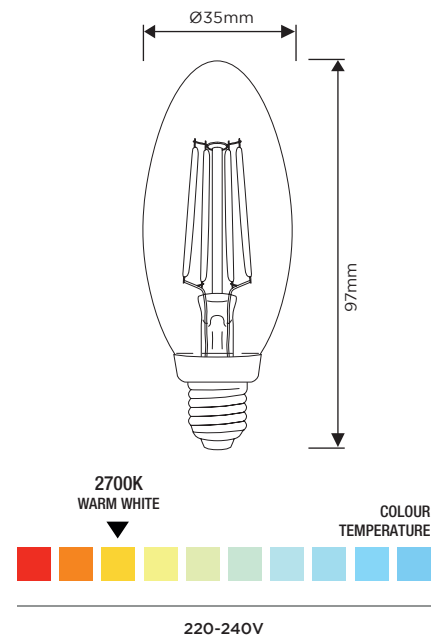

## NATIVE 4W CANDLE LED FILAMENT LAMP E14

### SPECIFICATION SHEET

PRODUCT CODE: 750483

Evoke the soft glow of candlelight with these elegant, candle-shaped LED lamps. Producing a warm white glow, this future-proof LED technology guarantees a 25,000-hour lifespan; that's equivalent to three years' continuous light. This delicate lamp is suitable for decorative use in pendant, wall, floor and table light fittings.

### SPECIFICATION

Product Code	750476
Fitting	E14 Small Edison Screw (SES)
Lamp Type	C37 Candle
Wattage	4W
Equivalent Wattage	37W
Lumens	400lm
Ra	80
Dimmable	Yes
Beam Angle	360°
Diameter	Ø35mm
Height	97mm
Lifespan	25,000 hours
Warranty	3 Years
Energy Consumption	4kWh/1000h
Voltage	220-240V
Energy Rating	F
Material	Glass
Packaging	Full Colour Box
IP Rating	IP20
Colour Tolerance	0.6
Power Factor	0.5
CCT	2700K