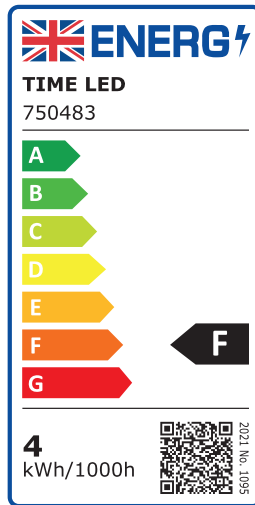

### SPECIFICATION SHEET

PRODUCT CODE: 750483

Evoke the soft glow of candlelight with these elegant, candle-shaped LED lamps. Producing a warm white glow, this future-proof LED technology guarantees a 25,000-hour lifespan; that's equivalent to three years' continuous light. This delicate lamp is suitable for decorative use in pendant, wall, floor and table light fittings.

### SPECIFICATION

Product Code	750476
Fitting	E14 Small Edison Screw (SES)
Lamp Type	C37 Candle
Wattage	4W
Equivalent Wattage	37W
Lumens	400lm
Ra	80
Dimmable	Yes
Beam Angle	360°
Diameter	Ø35mm
Height	97mm
Lifespan	25,000 hours
Warranty	3 Years
Energy Consumption	4kWh/1000h
Voltage	220-240V
Energy Rating	F
Material	Glass
Packaging	Full Colour Box
IP Rating	IP20
Colour Tolerance	0.6
Power Factor	0.5
CCT	2700K