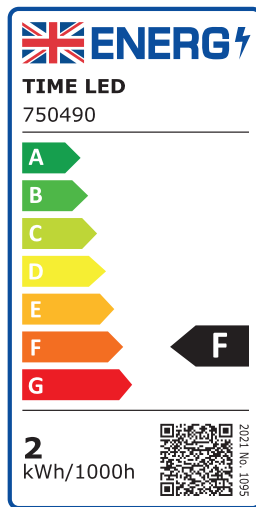

SPECIFICATION

Product Code	750490
Fitting	B22 Bayonet (BC)
Lamp Type	G45 Golf Ball
Wattage	2W
Equivalent Wattage	22W
Lumens	200lm
Ra	80
Dimmable	No
Beam Angle	360°
Diameter	Ø45mm
Height	73mm
Lifespan	25,000 hours
Warranty	3 Years
Energy Consumption	2kWh/1000h
Voltage	220-240V
Energy Rating	F
Material	Glass
Packaging	Full Colour Box
IP Rating	IP20
Colour Tolerance	1.8
Power Factor	0.4
CCT	2700K