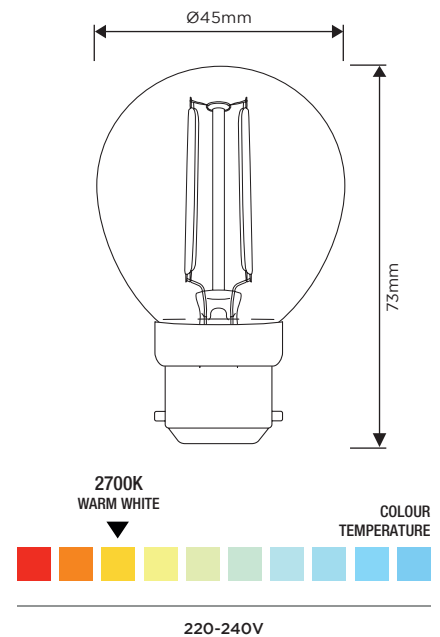

SPECIFICATION

Product Code	750490
Fitting	B22 Bayonet (BC)
Lamp Type	G45 Golf Ball
Wattage	2W
Equivalent Wattage	22W
Lumens	200lm
Ra	80
Dimmable	No
Beam Angle	360°
Diameter	Ø45mm
Height	73mm
Lifespan	25,000 hours
Warranty	3 Years
Energy Consumption	2kWh/1000h
Voltage	220-240V
Energy Rating	F
Material	Glass
Packaging	Full Colour Box
IP Rating	IP20
Colour Tolerance	1.8
Power Factor	0.4
CCT	2700K