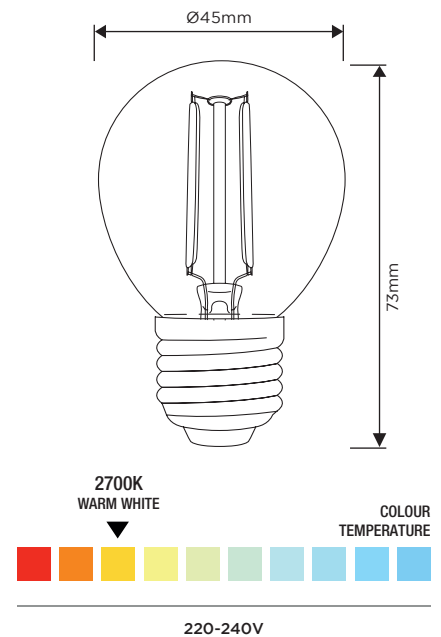

NATIVE 2W GOLF BALL LED FILAMENT LAMP E27

SPECIFICATION SHEET

PRODUCT CODE: 750506

Our LED Golf Ball lamps are ideal for many domestic, commercial and retail applications. These LED lamps produce instant light and are suitable as direct replacements for old incandescent lamps.

SPECIFICATION

Product Code	750506
Fitting	E27 Edison Screw (ES)
Lamp Type	G45 Golf Ball
Wattage	2W
Equivalent Wattage	22W
Lumens	200lm
Ra	80
Dimmable	No
Beam Angle	360°
Diameter	Ø45mm
Height	73mm
Lifespan	25,000 hours
Warranty	3 Years
Energy Consumption	2kWh/1000h
Voltage	220-240V
Energy Rating	F
Material	Glass
Packaging	Full Colour Box
IP Rating	IP20
Colour Tolerance	1.8
Power Factor	0.4
CCT	2700K