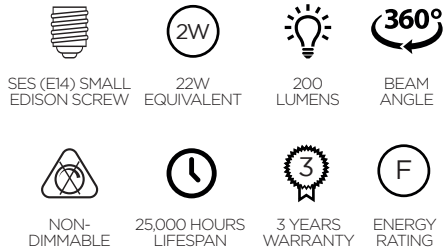

### SPECIFICATION

Product Code	750513
Fitting	E14 Small Edison Screw (SES)
Lamp Type	G45 Golf Ball
Wattage	2W
Equivalent Wattage	22W
Lumens	200lm
Ra	80
Dimmable	No
Beam Angle	360°
Diameter	Ø45mm
Height	73mm
Lifespan	25,000 hours
Warranty	3 Years
Energy Consumption	2kWh/1000h
Voltage	220-240V
Energy Rating	F
Material	Glass
Packaging	Full Colour Box
IP Rating	IP20
Colour Tolerance	1.8
Power Factor	0.4
CCT	2700K