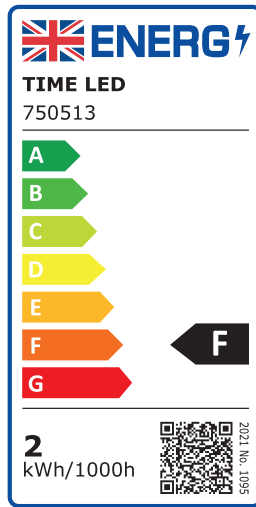

### SPECIFICATION

Product Code	750513
Fitting	E14 Small Edison Screw (SES)
Lamp Type	G45 Golf Ball
Wattage	2W
Equivalent Wattage	22W
Lumens	200lm
Ra	80
Dimmable	No
Beam Angle	360°
Diameter	Ø45mm
Height	73mm
Lifespan	25,000 hours
Warranty	3 Years
Energy Consumption	2kWh/1000h
Voltage	220-240V
Energy Rating	F
Material	Glass
Packaging	Full Colour Box
IP Rating	IP20
Colour Tolerance	1.8
Power Factor	0.4
CCT	2700K