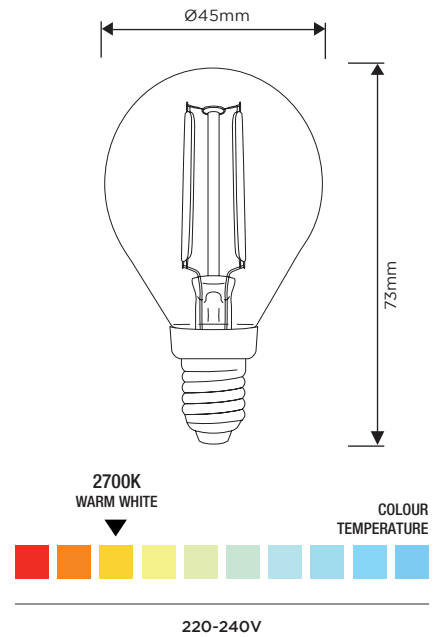

### SPECIFICATION

Product Code	750513
Fitting	E14 Small Edison Screw (SES)
Lamp Type	G45 Golf Ball
Wattage	2W
Equivalent Wattage	22W
Lumens	200lm
Ra	80
Dimmable	No
Beam Angle	360°
Diameter	Ø45mm
Height	73mm
Lifespan	25,000 hours
Warranty	3 Years
Energy Consumption	2kWh/1000h
Voltage	220-240V
Energy Rating	F
Material	Glass
Packaging	Full Colour Box
IP Rating	IP20
Colour Tolerance	1.8
Power Factor	0.4
CCT	2700K