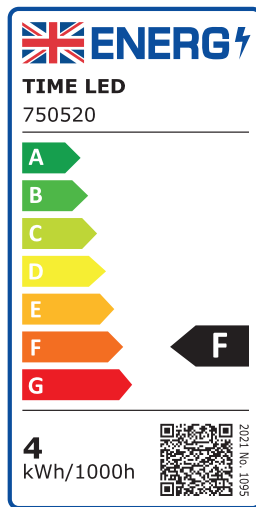

### SPECIFICATION

Product Code	750520
Fitting	B22 Bayonet (BC)
Lamp Type	G45 Golf Ball
Wattage	4W
Equivalent Wattage	37W
Lumens	400lm
Ra	80
Dimmable	Yes
Beam Angle	360°
Diameter	Ø45mm
Height	74mm
Lifespan	25,000 hours
Warranty	3 Years
Energy Consumption	4kWh/1000h
Voltage	220-240V
Energy Rating	F
Material	Glass
Packaging	Full Colour Box
IP Rating	IP20
Colour Tolerance	1.3
Power Factor	0.4
CCT	2700K