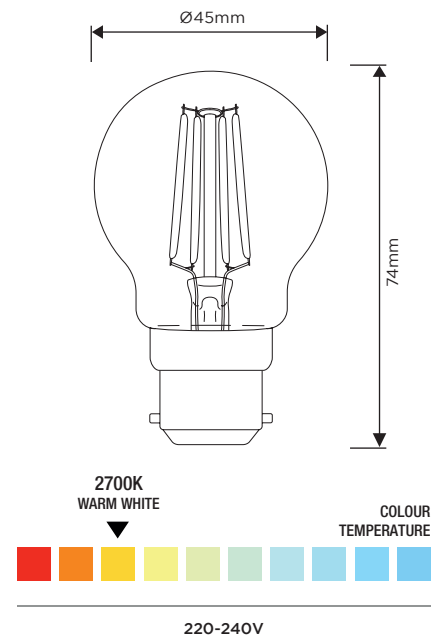

### SPECIFICATION

Product Code	750520
Fitting	B22 Bayonet (BC)
Lamp Type	G45 Golf Ball
Wattage	4W
Equivalent Wattage	37W
Lumens	400lm
Ra	80
Dimmable	Yes
Beam Angle	360°
Diameter	Ø45mm
Height	74mm
Lifespan	25,000 hours
Warranty	3 Years
Energy Consumption	4kWh/1000h
Voltage	220-240V
Energy Rating	F
Material	Glass
Packaging	Full Colour Box
IP Rating	IP20
Colour Tolerance	1.3
Power Factor	0.4
CCT	2700K