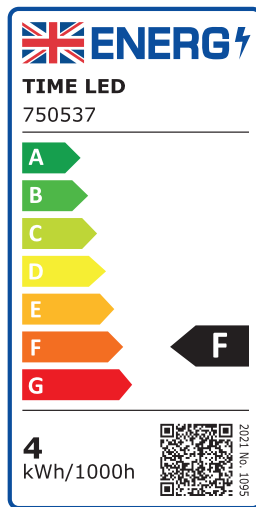

SPECIFICATION

Product Code	750537
Fitting	E27 Edison Screw (ES)
Lamp Type	G45 Golf Ball
Wattage	4W
Equivalent Wattage	37W
Lumens	400lm
Ra	80
Dimmable	Yes
Beam Angle	360°
Diameter	Ø45mm
Height	74mm
Lifespan	25,000 hours
Warranty	3 Years
Energy Consumption	4kWh/1000h
Voltage	220-240V
Energy Rating	F
Material	Glass
Packaging	Full Colour Box
IP Rating	IP20
Colour Tolerance	1.3
Power Factor	0.4
CCT	2700K