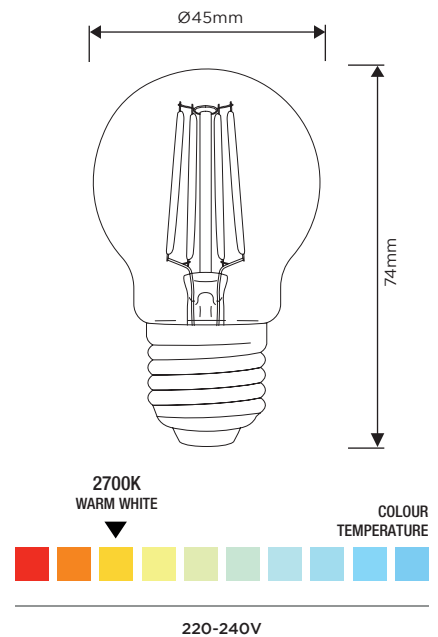

SPECIFICATION

Product Code	750537
Fitting	E27 Edison Screw (ES)
Lamp Type	G45 Golf Ball
Wattage	4W
Equivalent Wattage	37W
Lumens	400lm
Ra	80
Dimmable	Yes
Beam Angle	360°
Diameter	Ø45mm
Height	74mm
Lifespan	25,000 hours
Warranty	3 Years
Energy Consumption	4kWh/1000h
Voltage	220-240V
Energy Rating	F
Material	Glass
Packaging	Full Colour Box
IP Rating	IP20
Colour Tolerance	1.3
Power Factor	0.4
CCT	2700K