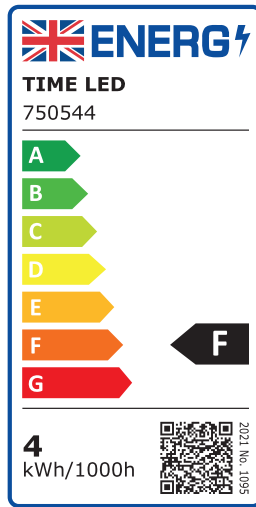

SPECIFICATION

Product Code	750544
Fitting	E14 Small Edison Screw (SES)
Lamp Type	G45 Golf Ball
Wattage	4W
Equivalent Wattage	37W
Lumens	400lm
Ra	80
Dimmable	Yes
Beam Angle	360°
Diameter	Ø45mm
Height	74mm
Lifespan	25,000 hours
Warranty	3 Years
Energy Consumption	4kWh/1000h
Voltage	220-240V
Energy Rating	F
Material	Glass
Packaging	Full Colour Box
IP Rating	IP20
Colour Tolerance	1.3
Power Factor	0.4
CCT	2700K