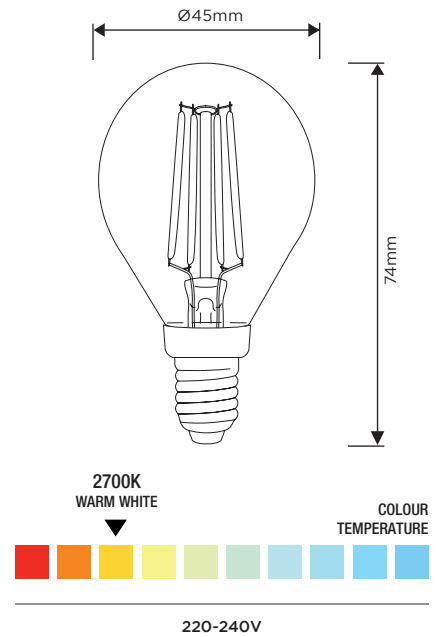

SPECIFICATION

Product Code	750544
Fitting	E14 Small Edison Screw (SES)
Lamp Type	G45 Golf Ball
Wattage	4W
Equivalent Wattage	37W
Lumens	400lm
Ra	80
Dimmable	Yes
Beam Angle	360°
Diameter	Ø45mm
Height	74mm
Lifespan	25,000 hours
Warranty	3 Years
Energy Consumption	4kWh/1000h
Voltage	220-240V
Energy Rating	F
Material	Glass
Packaging	Full Colour Box
IP Rating	IP20
Colour Tolerance	1.3
Power Factor	0.4
CCT	2700K