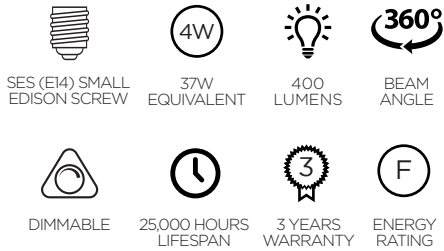

SPECIFICATION

Product Code	750544
Fitting	E14 Small Edison Screw (SES)
Lamp Type	G45 Golf Ball
Wattage	4W
Equivalent Wattage	37W
Lumens	400lm
Ra	80
Dimmable	Yes
Beam Angle	360°
Diameter	Ø45mm
Height	74mm
Lifespan	25,000 hours
Warranty	3 Years
Energy Consumption	4kWh/1000h
Voltage	220-240V
Energy Rating	F
Material	Glass
Packaging	Full Colour Box
IP Rating	IP20
Colour Tolerance	1.3
Power Factor	0.4
CCT	2700K