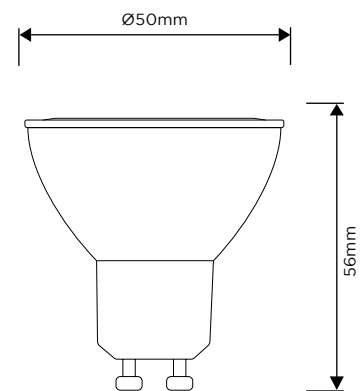

TIME LED®

CAPITAL 4W GU10 LED WARM WHITE NON-DIMMABLE BULB (X5)

SPECIFICATION SHEET
PRODUCT CODE: 757871

SPECIFICATION

Product Code	757871
Fitting	GU10
Wattage	4W
Equivalent Wattage	30W
Lumens	375lm
Ra	80
Dimmable	No
Beam Angle	120°
Diameter	Ø50mm
Height	56mm
Lifespan	25,000 hours
Warranty	3 Years
Energy Consumption	4kWh/1000h
Voltage	220-240V
Energy Rating	F
Material	Aluminium + PC
Packaging	Full Colour Box
IP Rating	IP20
Colour Tolerance	<6
Power Factor	0.4
CCT	3000K