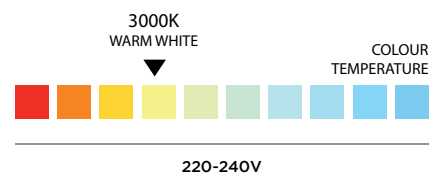

TIME LED®

CAPITAL 4W GU10 LED WARM WHITE NON-DIMMABLE BULB (X5)

SPECIFICATION SHEET
PRODUCT CODE: 757871

SPECIFICATION

Product Code	757871
Fitting	GU10
Wattage	4W
Equivalent Wattage	30W
Lumens	375lm
Ra	80
Dimmable	No
Beam Angle	120°
Diameter	Ø50mm
Height	56mm
Lifespan	25,000 hours
Warranty	3 Years
Energy Consumption	4kWh/1000h
Voltage	220-240V
Energy Rating	F
Material	Aluminium + PC
Packaging	Full Colour Box
IP Rating	IP20
Colour Tolerance	<6
Power Factor	0.4
CCT	3000K