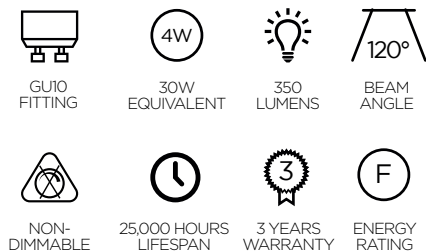

TIME LED®

CAPITAL 4W GU10 LED WARM WHITE NON-DIMMABLE BULB (X5)

SPECIFICATION SHEET
PRODUCT CODE: 757871

SPECIFICATION

Product Code	757871
Fitting	GU10
Wattage	4W
Equivalent Wattage	30W
Lumens	375lm
Ra	80
Dimmable	No
Beam Angle	120°
Diameter	Ø50mm
Height	56mm
Lifespan	25,000 hours
Warranty	3 Years
Energy Consumption	4kWh/1000h
Voltage	220-240V
Energy Rating	F
Material	Aluminium + PC
Packaging	Full Colour Box
IP Rating	IP20
Colour Tolerance	<6
Power Factor	0.4
CCT	3000K