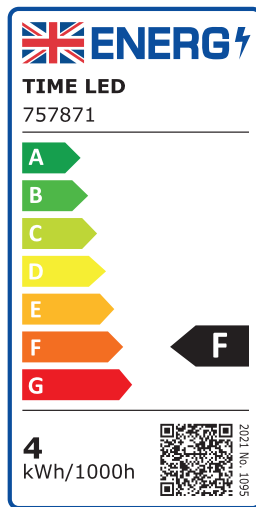

TIME LED®

CAPITAL 4W GU10 LED WARM WHITE NON-DIMMABLE BULB (X5)

SPECIFICATION SHEET
PRODUCT CODE: 757871

SPECIFICATION

Product Code	757871
Fitting	GU10
Wattage	4W
Equivalent Wattage	30W
Lumens	375lm
Ra	80
Dimmable	No
Beam Angle	120°
Diameter	Ø50mm
Height	56mm
Lifespan	25,000 hours
Warranty	3 Years
Energy Consumption	4kWh/1000h
Voltage	220-240V
Energy Rating	F
Material	Aluminium + PC
Packaging	Full Colour Box
IP Rating	IP20
Colour Tolerance	<6
Power Factor	0.4
CCT	3000K