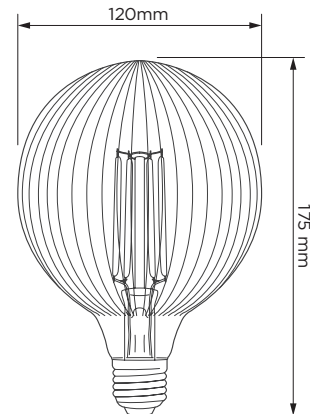

TIME LED is part of Pitacs Limited

Bradbourne Point, Bradbourne Drive, Tilbrook, Milton Keynes, Buckinghamshire MK7 8AT
T: +44 (0)1908 271155 F: +44 (0)1908 640017 E: info@timeled.co.uk W: www.timeled.co.uk

SPEC_769379_V1_NOV2023