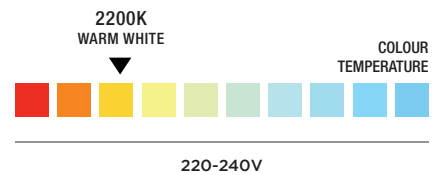

TIME LED is part of Pitacs Limited

Bradbourne Point, Bradbourne Drive, Tilbrook, Milton Keynes, Buckinghamshire MK7 8AT
T: +44 (0)1908 271155 F: +44 (0)1908 640017 E: info@timeled.co.uk W: www.timeled.co.uk

SPEC_769379_V1_NOV2023