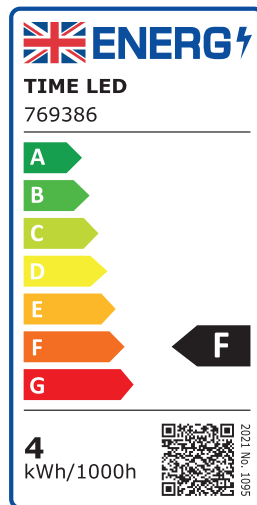

TIME LED®

4W COB ANTIK DIAMOND LED FILAMENT BULB

SPECIFICATION SHEET

PRODUCT CODE: 769386

The Antik Diamond shaped bulb offers the perfect decorative touch. With a geometric design and golden tinted glass which radiates the beautiful warm light, it is ideal for domestic and hospitality areas to embellish interiors.

SPECIFICATION

Product code	769386
Fitting	ES Edison Screw (E27)
Bulb Shape	Diamond
Wattage	4W
Equivalent wattage	25W
Lumens	340lm
Ra	80
Dimmable	No
Beam Angle	360°
Diameter	Ø108mm
Height	147mm
Lifespan	15,000 hours
Warranty	2 Years
Energy consumption	4kWh/1000h
Input Frequency	50Hz
Voltage	220-240V
Energy rating	F
Material	Glass
Packaging	Full Colour Box
IP Rating	IP20

OPTICAL TEST PARAMETERS

Voltage	220-240V
Current	33-38mA
Power	4W
CCT	2000-2600K
Ra	80
Lumens	340lm
Lumens per watt	85lm/W
Colour tolerance	<6
Power factor	0.4

TIME LED is part of Pitacs Limited

Bradbourne Point, Bradbourne Drive, Tilbrook, Milton Keynes, Buckinghamshire MK7 8AT
T: +44 (0)1908 271155 F: +44 (0)1908 640017 E: info@timeled.co.uk W: www.timeled.co.uk