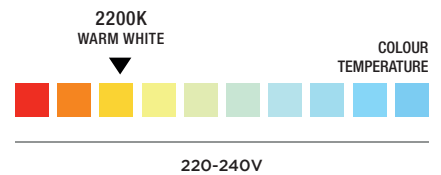

TIME LED is part of Pitacs Limited

Bradbourne Point, Bradbourne Drive, Tilbrook, Milton Keynes, Buckinghamshire MK7 8AT
T: +44 (0)1908 271155 F: +44 (0)1908 640017 E: info@timeled.co.uk W: www.timeled.co.uk

SPEC_769386_V1_NOV2023