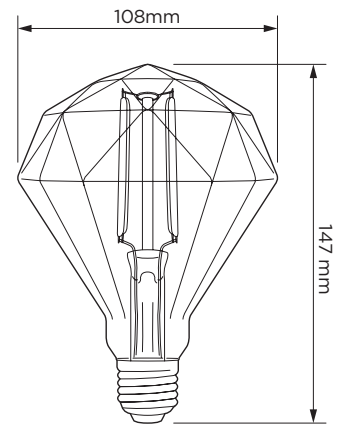

TIME LED is part of Pitacs Limited

Bradbourne Point, Bradbourne Drive, Tilbrook, Milton Keynes, Buckinghamshire MK7 8AT
T: +44 (0)1908 271155 F: +44 (0)1908 640017 E: info@timeled.co.uk W: www.timeled.co.uk

SPEC_769386_V1_NOV2023