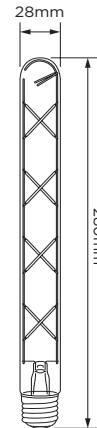

TIME LED®

4W ANTIK TUBE LED FILAMENT BULB

SPECIFICATION SHEET

PRODUCT CODE: 769393

This Antik Tube LED light bulb creates an eye catching ambience for your home or commercial space. The cross style filaments produce a warm white glow, creating a contemporary or steampunk décor.

The tube design has a minimalistic style and a lifespan of 15,000 hours. The antik ES screw bulbs are very versatile and can be used with a lampshade or pendant - as a decorative feature or relaxing main light.

SPECIFICATION

Product code	769393
Fitting	ES Edison Screw (E27)
Bulb Shape	Tube
Wattage	4W
Equivalent wattage	25W
Lumens	340lm
Ra	80
Dimmable	No
Beam Angle	360°
Diameter	Ø28mm
Height	280mm
Lifespan	15,000 hours
Warranty	2 Years
Energy consumption	4kWh/1000h
Input Frequency	50Hz
Voltage	220-240V
Energy rating	F
Material	Glass
Packaging	Full Colour Box
IP Rating	IP20

OPTICAL TEST PARAMETERS

Voltage	220-240V
Current	33-38mA
Power	4W
CCT	2000-2600K
Ra	80
Lumens	340lm
Lumens per watt	85lm/W
Colour tolerance	<6
Power factor	0.4

TIME LED is part of Pitacs Limited

Bradbourne Point, Bradbourne Drive, Tilbrook, Milton Keynes, Buckinghamshire MK7 8AT
 T: +44 (0)1908 271155 F: +44 (0)1908 640017 E: info@timeled.co.uk W: www.timeled.co.uk