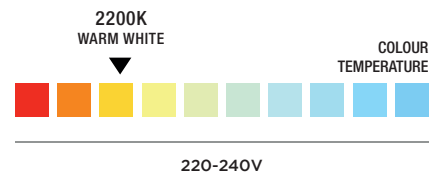

TIME LED is part of Pitacs Limited

Bradbourne Point, Bradbourne Drive, Tilbrook, Milton Keynes, Buckinghamshire MK7 8AT
T: +44 (0)1908 271155 F: +44 (0)1908 640017 E: info@timeled.co.uk W: www.timeled.co.uk

SPEC_769393_V1_NOV2023