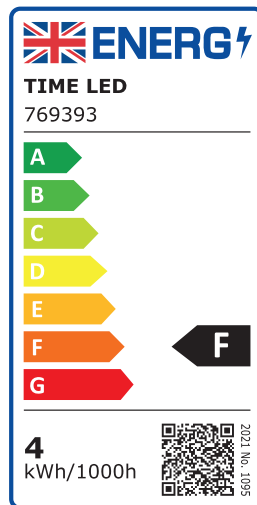

TIME LED®

4W ANTIK TUBE LED FILAMENT BULB

SPECIFICATION SHEET

PRODUCT CODE: 769393

This Antik Tube LED light bulb creates an eye catching ambience for your home or commercial space. The cross style filaments produce a warm white glow, creating a contemporary or steampunk décor.

SPECIFICATION

Product code	769393
Fitting	ES Edison Screw (E27)
Bulb Shape	Tube
Wattage	4W
Equivalent wattage	25W
Lumens	340lm
Ra	80
Dimmable	No
Beam Angle	360°
Diameter	Ø28mm
Height	280mm
Lifespan	15,000 hours
Warranty	2 Years
Energy consumption	4kWh/1000h
Input Frequency	50Hz
Voltage	220-240V
Energy rating	F
Material	Glass
Packaging	Full Colour Box
IP Rating	IP20

OPTICAL TEST PARAMETERS

Voltage	220-240V
Current	33-38mA
Power	4W
CCT	2000-2600K
Ra	80
Lumens	340lm
Lumens per watt	85lm/W
Colour tolerance	<6
Power factor	0.4

TIME LED is part of Pitacs Limited

Bradbourne Point, Bradbourne Drive, Tilbrook, Milton Keynes, Buckinghamshire MK7 8AT
 T: +44 (0)1908 271155 F: +44 (0)1908 640017 E: info@timeled.co.uk W: www.timeled.co.uk