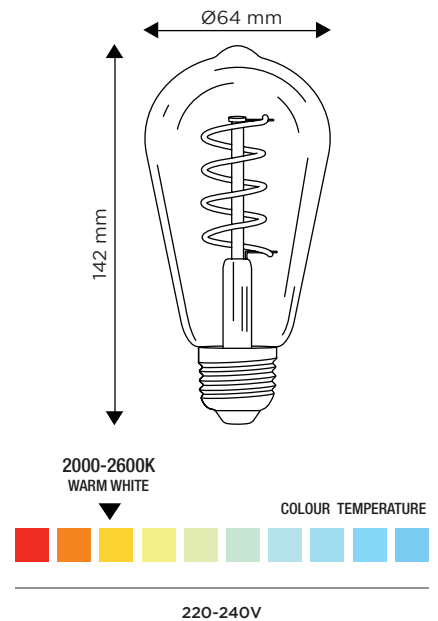

TIME LED®

6W COB ANTIK GOLD TEARDROP LED FILAMENT LAMP

SPECIFICATION SHEET

PRODUCT CODE: 778210

This exceptionally stylish gold tinted teardrop lamp makes for an eye-catching piece while emitting a warm glow of calming tones. With visible spiral filaments, these decorative lamps are especially suited to industrial light fittings, but look equally magnificent by themselves. For both classic and contemporary designs, these unforgettable lights provide instant character. The LED Antik Gold Teardrop Lamp is available in 6W dimmable and produces a warm white light in 2600K and 120 lumens, with a power factor of 0.5. The lamps can be used with an LED compatible dimmer switch to create unique lighting for your space.

SPECIFICATION

Product code	778210
Fitting	ES Edison Screw (E27)
Bulb shape	ST64
Wattage	6W
Equivalent wattage	48W
Lumens	360lm
Ra	80
Dimmable	Yes
Beam Angle	360°
Diameter	Ø64mm
Height	142 mm
Lifespan	15,000 hours
Warranty	2 Years
Energy consumption	6kWh/1000h
Input frequency	50Hz
Voltage	220-240V
Energy rating	G
Material	Glass Body
Packaging	Colour Box
IP Rating	IP20

OPTICAL TEST PARAMETERS

Voltage	220-240V
Current	
Power	6
CCT	No
Ra	80
Lumens	123lm
Lumens per watt	20lm/W
Colour tolerance	<6
Power factor	0.5

TIME LED is part of Pitacs Limited

Bradbourne Point, Bradbourne Drive, Tilbrook, Milton Keynes, Buckinghamshire MK7 8AT
T: +44 (0)1908 271155 F: +44 (0)1908 640017 E: info@timeled.co.uk W: www.timeled.co.uk