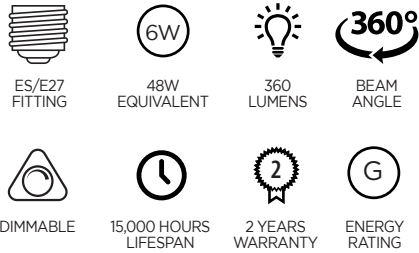

TIME LED®

6W COB ANTIK GOLD GLOBE LED FILAMENT LAMP

SPECIFICATION SHEET

PRODUCT CODE: 778227

This exceptionally stylish gold tinted glass globe lamp makes for an eye-catching piece while emitting a warm glow of calming tones. With visible spiral filaments, these decorative lamps are especially suited to industrial light fittings, but look equally magnificent by themselves. For both classic and contemporary designs, these unforgettable lights provide instant character. The LED Antik Gold Globe Lamp is available in 6W dimmable and produces a warm white light in 2600K and 120 lumens, with a power factor of 0.5. The lamps can be used with an LED compatible dimmer switch to create unique lighting for your space.

SPECIFICATION

Product code	778227
Fitting	ES Edison Screw (E27)
Bulb shape	G125
Wattage	6W
Equivalent wattage	48W
Lumens	360lm
Ra	80
Dimmable	Yes
Beam Angle	360°
Diameter	Ø125mm
Height	175 mm
Lifespan	15,000 hours
Warranty	2 Years
Energy consumption	6kWh/1000h
Input frequency	50Hz
Voltage	220-240V
Energy rating	G
Material	Glass Body
Packaging	Colour Box
IP Rating	IP20

OPTICAL TEST PARAMETERS

Voltage	220-240V
Current	
Power	6W
CCT	No
Ra	80
Lumens	117lm
Lumens per watt	20lm/W
Colour tolerance	<6
Power factor	0.5

TIME LED is part of Pitacs Limited

Bradbourne Point, Bradbourne Drive, Tilbrook, Milton Keynes, Buckinghamshire MK7 8AT
 T: +44 (0)1908 271155 F: +44 (0)1908 640017 E: info@timeled.co.uk W: www.timeled.co.uk