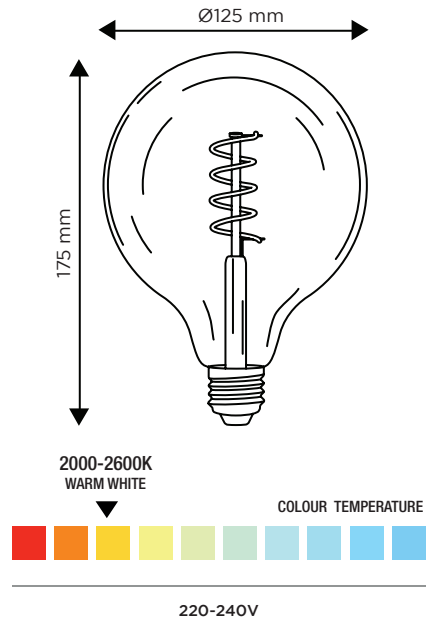

TIME LED®

6W COB ANTIK GOLD GLOBE LED FILAMENT LAMP

SPECIFICATION SHEET

PRODUCT CODE: 778227

This exceptionally stylish gold tinted glass globe lamp makes for an eye-catching piece while emitting a warm glow of calming tones. With visible spiral filaments, these decorative lamps are especially suited to industrial light fittings, but look equally magnificent by themselves. For both classic and contemporary designs, these unforgettable lights provide instant character. The LED Antik Gold Globe Lamp is available in 6W dimmable and produces a warm white light in 2600K and 120 lumens, with a power factor of 0.5. The lamps can be used with an LED compatible dimmer switch to create unique lighting for your space.

SPECIFICATION

Product code	778227
Fitting	ES Edison Screw (E27)
Bulb shape	G125
Wattage	6W
Equivalent wattage	48W
Lumens	360lm
Ra	80
Dimmable	Yes
Beam Angle	360°
Diameter	Ø125mm
Height	175 mm
Lifespan	15,000 hours
Warranty	2 Years
Energy consumption	6kWh/1000h
Input frequency	50Hz
Voltage	220-240V
Energy rating	G
Material	Glass Body
Packaging	Colour Box
IP Rating	IP20

OPTICAL TEST PARAMETERS

Voltage	220-240V
Current	
Power	6W
CCT	No
Ra	80
Lumens	117lm
Lumens per watt	20lm/W
Colour tolerance	<6
Power factor	0.5

TIME LED is part of Pitacs Limited

Bradbourne Point, Bradbourne Drive, Tilbrook, Milton Keynes, Buckinghamshire MK7 8AT
 T: +44 (0)1908 271155 F: +44 (0)1908 640017 E: info@timeled.co.uk W: www.timeled.co.uk