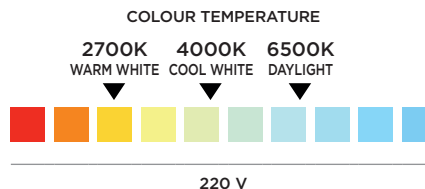

TIME LED®

POLAR 18W CCT BULKHEAD

SPECIFICATION SHEET

PRODUCT CODE: 793473

SPECIFICATION

Product Code	793473
Wattage	18W
Lumens	1620 lm
Dimmable	No
Diameter	ø280mm
Height	60mm
Weight	760g
Lifespan	20,000 hours
Warranty	2 years
Energy Consumption	18kWh/1000h
Energy Rating	F
Material	PC
Packaging	Full Colour Box
IP Rating	IP64

OPTICAL TEST PARAMETERS

Voltage	220 V
CCT	3000K/4000K/6500K
Ra	80
Lumens per Watt	90 lm/W
Power Factor	0.5

TIME LED is the Lighting Division of Pitacs Limited

Bradbourne Point, Bradbourne Drive, Tilbrook, Milton Keynes, Buckinghamshire MK7 8AT