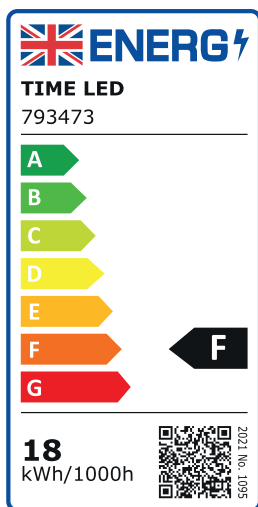

TIME LED®

POLAR 18W CCT BULKHEAD

SPECIFICATION SHEET

PRODUCT CODE: 793473

SPECIFICATION

Product Code	793473
Wattage	18W
Lumens	1620 lm
Dimmable	No
Diameter	ø280mm
Height	60mm
Weight	760g
Lifespan	20,000 hours
Warranty	2 years
Energy Consumption	18kWh/1000h
Energy Rating	F
Material	PC
Packaging	Full Colour Box
IP Rating	IP64

OPTICAL TEST PARAMETERS

Voltage	220 V
CCT	3000K/4000K/6500K
Ra	80
Lumens per Watt	90 lm/W
Power Factor	0.5

TIME LED is the Lighting Division of Pitacs Limited

Bradbourne Point, Bradbourne Drive, Tilbrook, Milton Keynes, Buckinghamshire MK7 8AT