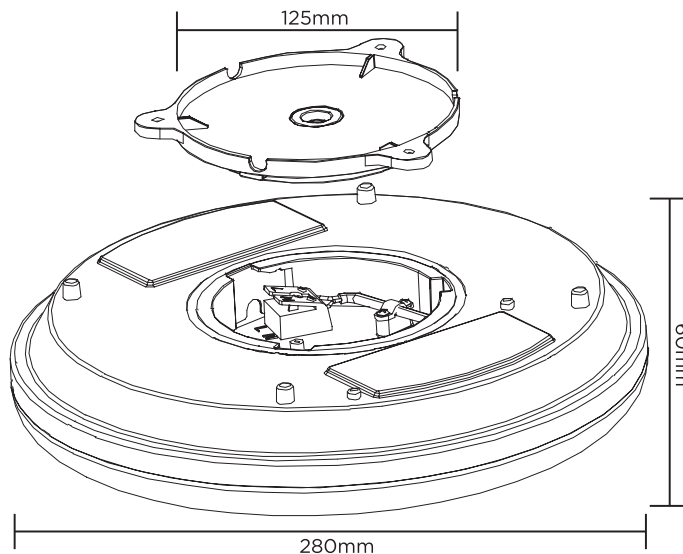

TIME LED®

POLAR 18W CCT BULKHEAD

SPECIFICATION SHEET

PRODUCT CODE: 793473

SPECIFICATION

Product Code	793473
Wattage	18W
Lumens	1620 lm
Dimmable	No
Diameter	ø280mm
Height	60mm
Weight	760g
Lifespan	20,000 hours
Warranty	2 years
Energy Consumption	18kWh/1000h
Energy Rating	F
Material	PC
Packaging	Full Colour Box
IP Rating	IP64

OPTICAL TEST PARAMETERS

Voltage	220 V
CCT	3000K/4000K/6500K
Ra	80
Lumens per Watt	90 lm/W
Power Factor	0.5

TIME LED is the Lighting Division of Pitacs Limited

Bradbourne Point, Bradbourne Drive, Tilbrook, Milton Keynes, Buckinghamshire MK7 8AT