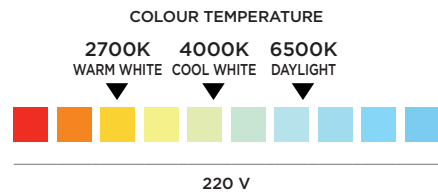

TIME LED®

POLAR 30W CCT BULKHEAD

SPECIFICATION SHEET

PRODUCT CODE: 793480

90 LM PER WATT

2700 LUMENS

NON-DIMMABLE LAMP

20,000 HOURS LIFESPAN

2 YEARS WARRANTY

ENERGY RATING

SPECIFICATION

Product Code	793480
Wattage	30W
Lumens	2700 lm
Dimmable	No
Diameter	ø330mm
Height	60mm
Weight	920g
Lifespan	20,000 hours
Warranty	2 years
Energy Consumption	30kWh/1000h
Energy Rating	F
Material	PC
Packaging	Full Colour Box
IP Rating	IP64

OPTICAL TEST PARAMETERS

Voltage	220 V
CCT	3000K/4000K/6500K
Ra	80
Lumens per Watt	90 lm/W
Power Factor	0.5

TIME LED is the Lighting Division of Pitacs Limited

Bradbourne Point, Bradbourne Drive, Tilbrook, Milton Keynes, Buckinghamshire MK7 8AT