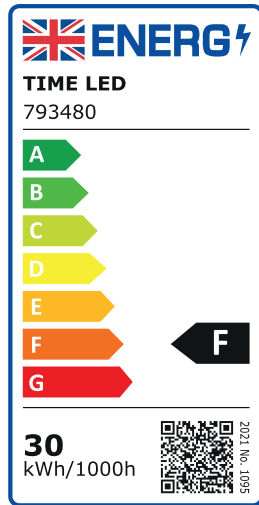

TIME LED®

POLAR 30W CCT BULKHEAD

SPECIFICATION SHEET

PRODUCT CODE: 793480

90 LM PER WATT

2700 LUMENS

NON-DIMMABLE LAMP

20,000 HOURS LIFESPAN

2 YEARS WARRANTY

ENERGY RATING

SPECIFICATION

Product Code	793480
Wattage	30W
Lumens	2700 lm
Dimmable	No
Diameter	ø330mm
Height	60mm
Weight	920g
Lifespan	20,000 hours
Warranty	2 years
Energy Consumption	30kWh/1000h
Energy Rating	F
Material	PC
Packaging	Full Colour Box
IP Rating	IP64

OPTICAL TEST PARAMETERS

Voltage	220 V
CCT	3000K/4000K/6500K
Ra	80
Lumens per Watt	90 lm/W
Power Factor	0.5

TIME LED is the Lighting Division of Pitacs Limited

Bradbourne Point, Bradbourne Drive, Tilbrook, Milton Keynes, Buckinghamshire MK7 8AT