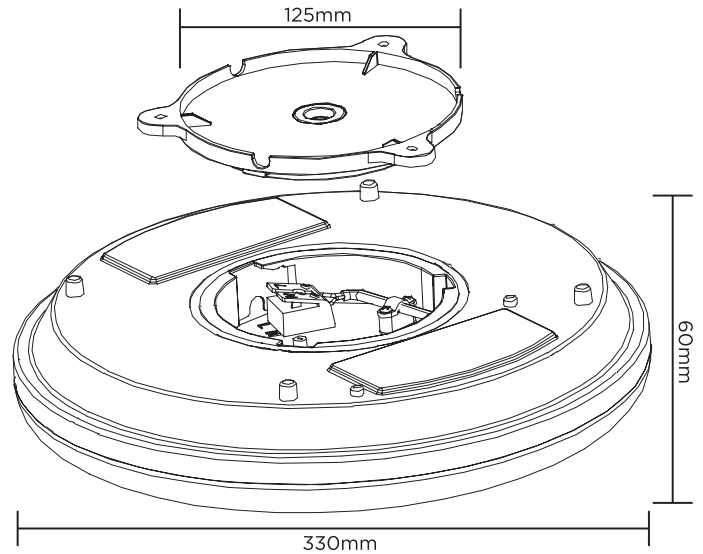

TIME LED®

POLAR 30W CCT BULKHEAD

SPECIFICATION SHEET

PRODUCT CODE: 793480

90 LM PER WATT

2700 LUMENS

NON-DIMMABLE LAMP

20,000 HOURS LIFESPAN

2 YEARS WARRANTY

ENERGY RATING

SPECIFICATION

Product Code	793480
Wattage	30W
Lumens	2700 lm
Dimmable	No
Diameter	ø330mm
Height	60mm
Weight	920g
Lifespan	20,000 hours
Warranty	2 years
Energy Consumption	30kWh/1000h
Energy Rating	F
Material	PC
Packaging	Full Colour Box
IP Rating	IP64

OPTICAL TEST PARAMETERS

Voltage	220 V
CCT	3000K/4000K/6500K
Ra	80
Lumens per Watt	90 lm/W
Power Factor	0.5

TIME LED is the Lighting Division of Pitacs Limited

Bradbourne Point, Bradbourne Drive, Tilbrook, Milton Keynes, Buckinghamshire MK7 8AT