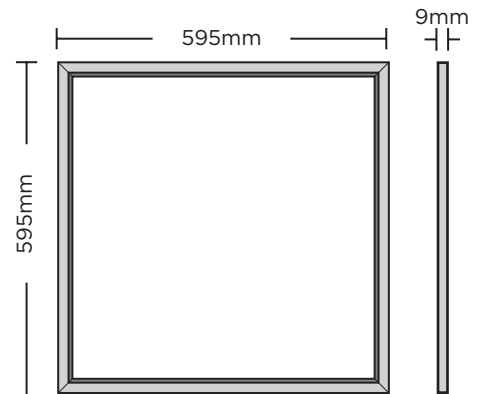

TIME LED is the Lighting Division of Pitacs Limited

Bradbourne Point, Bradbourne Drive, Tilbrook, Milton Keynes, Buckinghamshire MK7 8AT

T: +44 (0)1908 271155 F: +44 (0)1908 640017 E: info@TIMELED.co.uk W: www.TIMELED.co.uk

TIMELED-325052-SPEC-SHEET-JUL2024