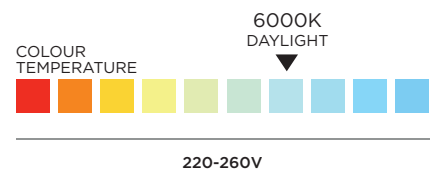

SPECIFICATION SHEET

PRODUCT CODE: 325052

Powerful, slimline, lightweight and ultra efficient, the Diamond Daylight LED Panel Light comes feature-packed for brighter, safer, healthier lighting in commercial, educational and institutional settings. With 3,640 lumens output in Daylight (6000K) and a PMMA diffuser, this panel is both bright and super-efficient at 140 lumens per watt. The flicker-free UGR19 rating means less glare, while a TP(a) rating gives added protection in case of fire. Add a Utility Universal Emergency Module (product codes 761441 / 761441-M) for extra peace of mind with backup power in a power outage.

SPECIFICATION

Product Code	325052
Wattage	26W
Lumens per Watt	140 lm
Lumens	3,640 lm
LED	SMD 5050
Length	595mm
Height	595mm
Depth	9mm
Cable Length	15cm
Cable Colour	White
Weight	1.4 kg
Lifespan	50,000 hours
Beam Angle	120°
Warm / Cool / Daylight	Daylight
Colour Temp/Kelvin	6000K
Dimmable	No
Warranty	5 years
Energy Rating	D
IP Rating	IP20
Material	Aluminium & PS
Packaging	Brown Box
Driver Included	Yes

Current (A)	0.125A
Hertz (Hz)	50/60Hz
Ra	>80
Power	26W
Voltage	220-260V
UGR	<19
Energy Consumption	26 kWh/1000h
Power Factor	>0.9
Input Frequency	50/60Hz
Colour Tolerance	2.7
PMMA	Yes

TIME LED is the Lighting Division of Pitacs Limited

Bradbourne Point, Bradbourne Drive, Tilbrook, Milton Keynes, Buckinghamshire MK7 8AT

T: +44 (0)1908 271155 F: +44 (0)1908 640017 E: info@TIMELED.co.uk W: www.TIMELED.co.uk

TIMELED-325052-SPEC-SHEET-JUL2024