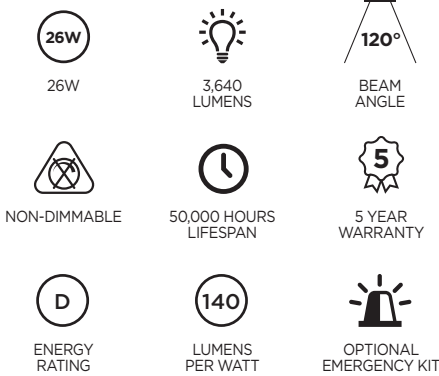

### SPECIFICATION SHEET

PRODUCT CODE: 325052

Powerful, slimline, lightweight and ultra efficient, the Diamond Daylight LED Panel Light comes feature-packed for brighter, safer, healthier lighting in commercial, educational and institutional settings. With 3,640 lumens output in Daylight (6000K) and a PMMA diffuser, this panel is both bright and super-efficient at 140 lumens per watt. The flicker-free UGR19 rating means less glare, while a TP(a) rating gives added protection in case of fire. Add a Utility Universal Emergency Module (product codes 761441 / 761441-M) for extra peace of mind with backup power in a power outage.

### SPECIFICATION

|                        |                |
|------------------------|----------------|
| Product Code           | 325052         |
| Wattage                | 26W            |
| Lumens per Watt        | 140 lm         |
| Lumens                 | 3,640 lm       |
| LED                    | SMD 5050       |
| Length                 | 595mm          |
| Height                 | 595mm          |
| Depth                  | 9mm            |
| Cable Length           | 15cm           |
| Cable Colour           | White          |
| Weight                 | 1.4 kg         |
| Lifespan               | 50,000 hours   |
| Beam Angle             | 120°           |
| Warm / Cool / Daylight | Daylight       |
| Colour Temp/Kelvin     | 6000K          |
| Dimmable               | No             |
| Warranty               | 5 years        |
| Energy Rating          | D              |
| IP Rating              | IP20           |
| Material               | Aluminium & PS |
| Packaging              | Brown Box      |
| Driver Included        | Yes            |